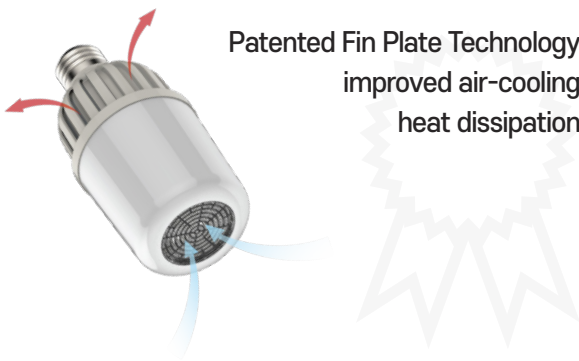

Fin Plate Ventilation Technology

Patented Fin Plate Technology improved air-cooling heat dissipation

LIGHTING FIXTURE

• Recommended

• Unsuitable