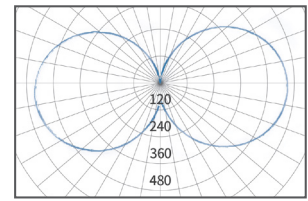

SPECIFICATION

· CCT : Standard 5,700 K / 3,000 K Option 5,000 K / 4,000 K / 2,700 K

Model No.	OB150NS-35W	OB150NL-35W
Wattage	35 W	35 W
Luminous Efficacy	135 lm/W	135 lm/W
Total Lumen	4,725 lm	4,725 lm
Replacement	MH 70 - 100 W	MH 70 - 100 W
Size	ø 71 x 150 mm	ø 71 x 150 mm
Weight	205 g	220 g
CCT	5,700 K	
CRI	80 Ra	
Beam Angle	330°	
Voltage	AC 100 - 240 V	
Frequency	50/60 Hz	
Installation Angle	360°	
Material	PA6	
Socket	E26/27	E39/40
PF	> 0.96	
THD	< 15%	
Operating Temperature	-20°C ~ 50°C (-4°F ~ 122°F)	
LED Package Life time	50,000 hours (25°C) *LED package life time according to industry standard (LM80), high operating temperature may shorten life span of LED package and LED lamp.	

Ultra compact LED bulb for security light optimized for small fixtures

LIGHT DISTRIBUTION CURVE 330°