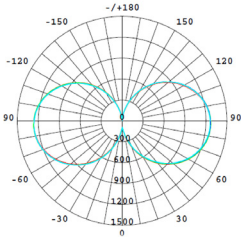

Security Light

40 W / 50 W / 60W / 80 W

OB200

Beam Angle : 330°