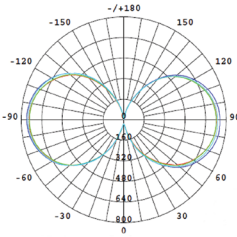

Security Light

40 W / 50 W / 60W / 80 W

OB200c

Beam Angle : 330°

40 W / 50 W

60 W

80 W

LED HIGH BAY

LED FLOOD LIGHT

LED BULB

DIMENSION

40 W / 50 W

- Size : ϕ 71 x 200 mm
- Weight : 300 g

60W / 80 W

- Size : ϕ 71 x 200 mm
- Weight : 314 g

FEATURES