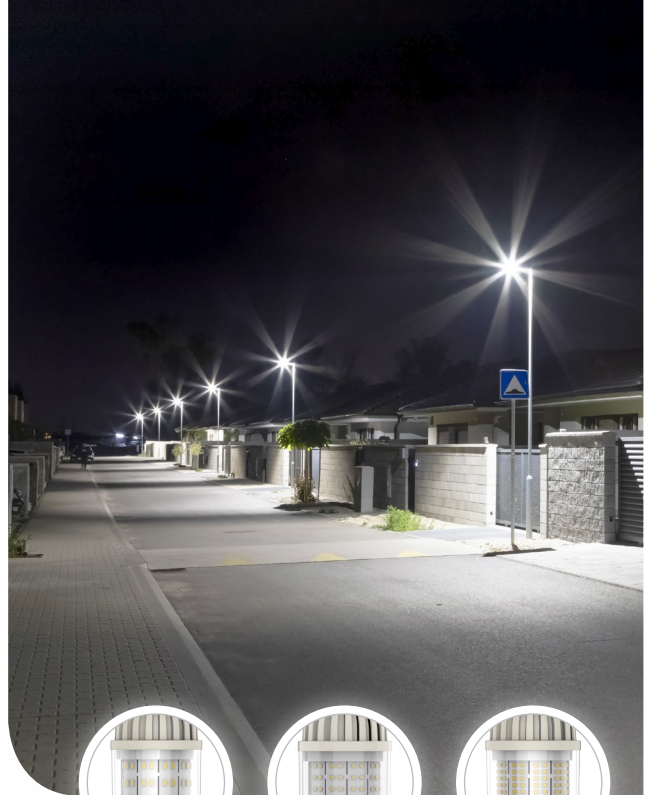

Security Light

40 W / 50 W / 60W / 80 W

OB200c

Beam Angle : 330°

40 W / 50 W

60 W

80 W

LED HIGH BAY

LED FLOOD LIGHT

LED BULB

DIMENSION

40 W / 50 W

- Size : ϕ 71 x 200 mm
- Weight : 300 g

60W / 80 W

- Size : ϕ 71 x 200 mm
- Weight : 314 g

FEATURES

- Excellent luminous efficacy (150 lm/w) by expanding the light emitting part
- Applicable in various fixtures thanks to its small and slim size
- Optimized for security light
- Super light and compact design for easy installation and safety
- Maximized brightness by clear cover
- Mesh application to prevent the inflow of foreign substances
- Optimized heat dissipation with fan circulation system
- Ultraviolet free, no mercury and lead-free RoHS Compliance