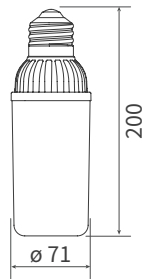

LED FLOOD LIGHT

LED BULB

DIMENSION

40 W / 50 W

- Size : ϕ 71 x 200 mm
- Weight : 300 g

60W / 80 W

- Size : ϕ 71 x 200 mm
- Weight : 314 g

FEATURES