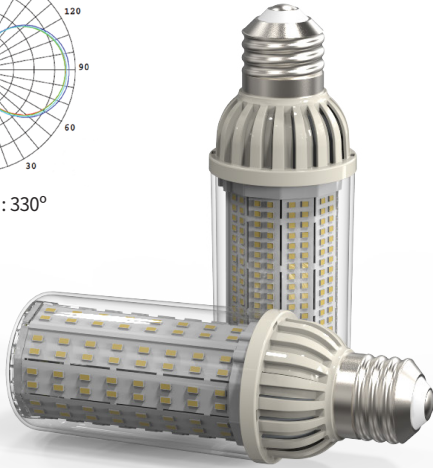

Security Light

40 W / 50 W / 60W / 80 W

OB200c

Beam Angle : 330°

40 W / 50 W

60 W

80 W

LED HIGH BAY

LED FLOOD LIGHT

LED BULB

DIMENSION

40 W / 50 W

- Size : ϕ 71 x 200 mm
- Weight : 300 g

60W / 80 W

- Size : ϕ 71 x 200 mm
- Weight : 314 g

FEATURES

- Excellent luminous efficacy (150 lm/w) by expanding the light emitting part
- Applicable in various fixtures thanks to its small and slim size
- Optimized for security light
- Super light and compact design for easy installation and safety
- Maximized brightness by clear cover
- Mesh application to prevent the inflow of foreign substances
- Optimized heat dissipation with fan circulation system
- Ultraviolet free, no mercury and lead-free RoHS Compliance